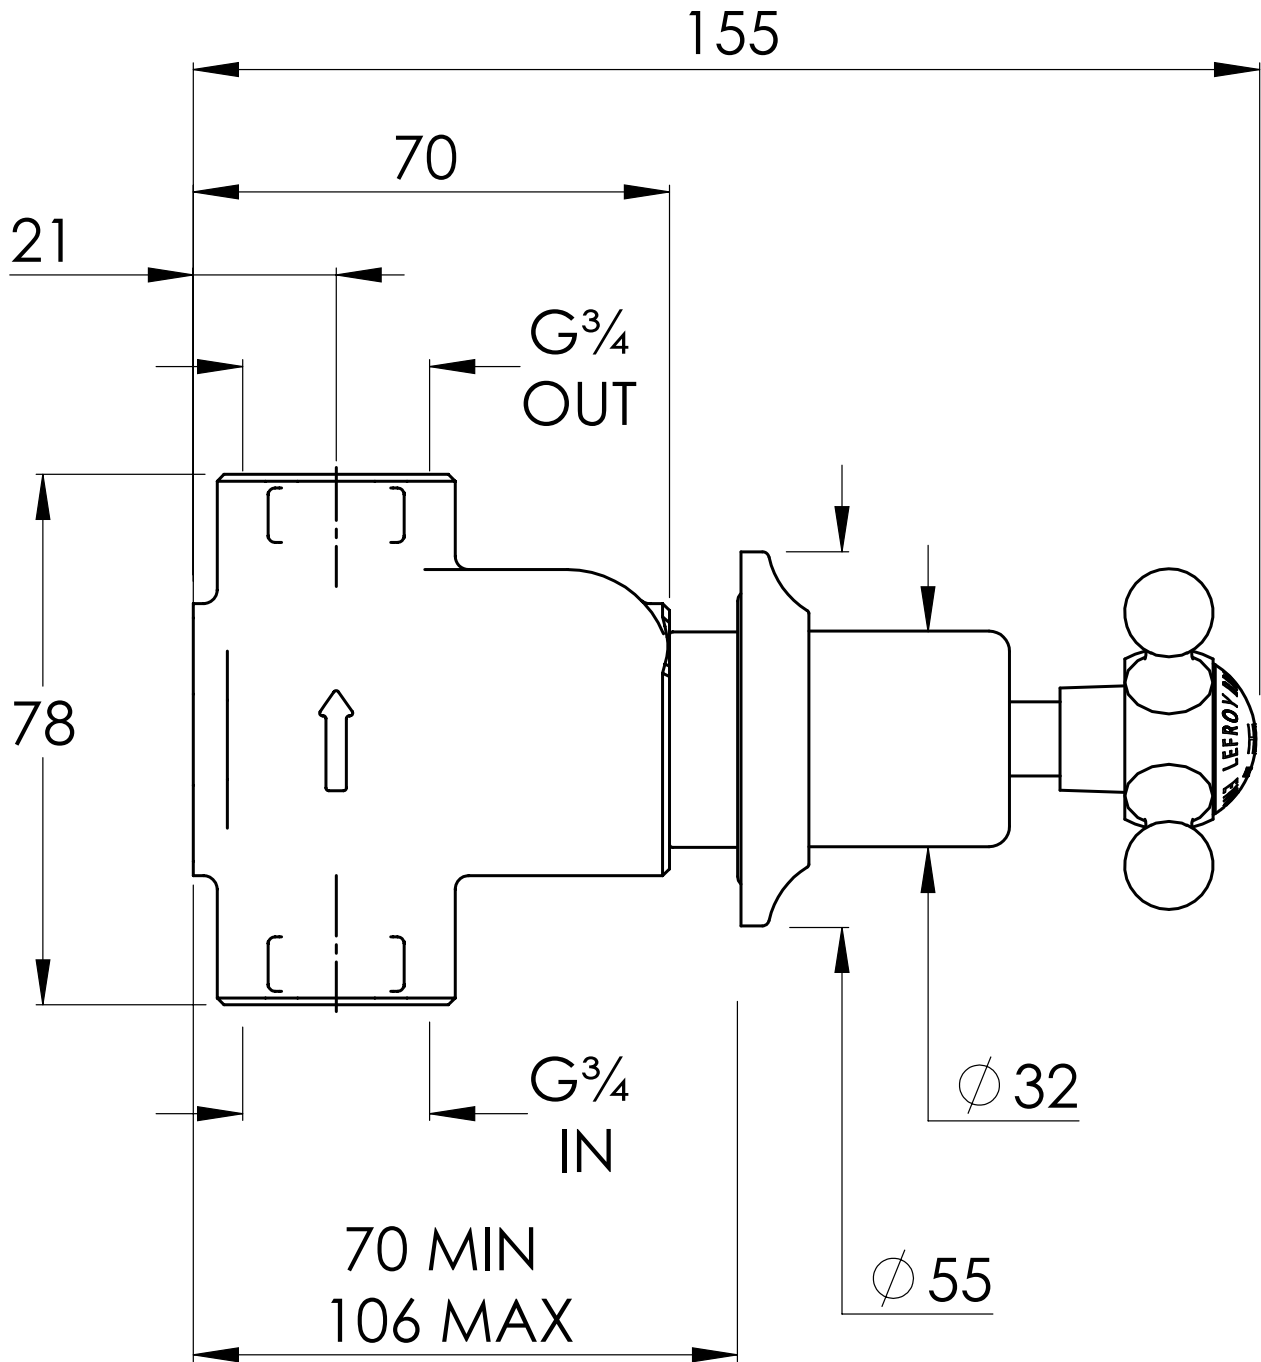

LEFROY BROOKS

IBROC HOUSE ESSEX ROAD
HODDESDON HERTS EN11 0QS UK
T: +44 (0)1992 708 316 F: +44 (0)1992 708 317

CH5000

CONNAUGHT FLOW CONTROL VALVE

DIMENSIONAL DATA SHEET

DATE: 26/04/2024

REVISION: C

COPYRIGHT © LBIP LTD. ALL RIGHTS RESERVED

DIMENSIONS IN MILLIMETRES

WHILST EVERY EFFORT IS MADE TO ENSURE THE ACCURACY OF THESE DATA SHEETS THEY ARE SUBJECT TO CHANGE WITHOUT NOTICE AS PART OF THE COMPANY'S PRODUCT DEVELOPMENT PROCESS